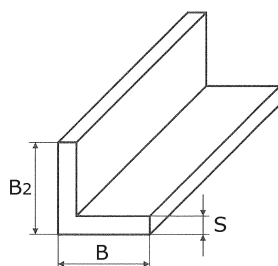

angle bar, polished G240

[short name: WS1S*](#)

1 broad side

technical product sheet

B	B2	S	kg	Art.-Nr.
20	20	3	1,000	WS1S-020-03-1
25	25	4	1,000	WS1S-025-04-1
45	45	5	1,000	WS1S-045-05-1
100	100	10	1,000	WS1S-100-10-1

available material: ask

Installation supplies > steel bars > angles bars > equal > 1 broad side G240