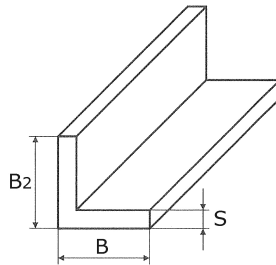

angle bar, bright DIN 59370
equal, sharp

short name: [WSBL*](#)

technical product sheet

B	B2	S	Art.-Nr.
10	10	2	WSBL - 10X2 - 1
15	15	2	WSBL - 15X2 - 1
15	15	3	WSBL - 15X3 - 1
20	20	2	WSBL - 20X2 - 1
20	20	3	WSBL - 20X3 - 1
25	25	4	WSBL - 25X4 - 1
30	30	3	WSBL - 30X3 - 1
30	30	4	WSBL - 30X4 - 1
30	30	5	WSBL - 30X5 - 1
40	40	3	WSBL - 40X3 - 1