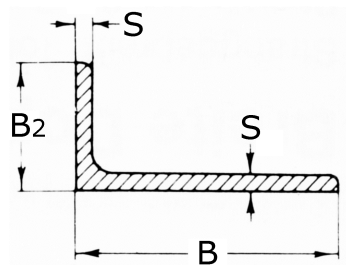

angles profil, 2 broad sides
polished grite 240
scalene

[short name: WP2B- - X*](#)

technical product sheet

B	B2	S	kg	Art.-Nr.
30	20	3	1,000	WP2B-030-020X03-1
40	20	3	1,000	WP2B-040-020X03-1
40	20	4	1,000	WP2B-040-020X04-4
50	40	5	1,000	WP2B-050-040X05-1

available material: ask

Installation supplies > steel bars > angles bars > unequal > 2 broad sides