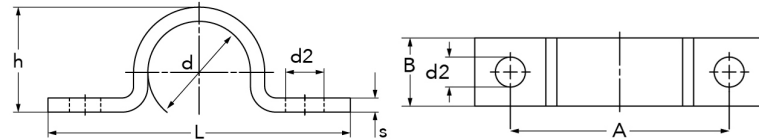

light pipe clamp DIN 1597

[short name: 1597*](#)

1-piece, double-ended design
with tightening possibility

technical product sheet

d	Rohr-AD	d2	h	L	A	B	s	Art.-Nr.
13,0	9,5-13	5,5	9	52	36	16	1,5	1597-013-1
13,0	9,5-13	5,5	9	52	36	16	1,5	1597-013-4
15,5	13-15,5	5,5	12	56	40	16	1,5	1597-015-1
19,0	15,5-19	5,5	15	60	44	16	1,5	1597-019-1
19,0	15,5-19	5,5	15	60	44	16	1,5	1597-019-4
23,0	20-23	6,6	19	76	56	20	2,0	1597-023-1
23,0	20-23	6,6	19	76	56	20	2,0	1597-023-4
26,0	23-26	6,6	22	78	58	20	2,0	1597-026-1
26,0	23-26	6,6	22	78	58	20	2,0	1597-026-4
28,0	26-28,5	6,6	24	84	64	20	2,0	1597-028-1
31,0	28,5-31	6,6	27	84	64	20	2,0	1597-031-1
33,0	31-33	6,6	27	92	72	20	2,0	1597-033-1
33,0	31-33	6,6	27	92	72	20	2,0	1597-033-4
36,0	33-36	9,0	32	104	80	25	3,0	1597-036-1
36,0	33-36	9,0	32	104	80	25	3,0	1597-036-4
39,0	36-39	9,0	34	108	84	25	3,0	1597-039-1
43,0	39-43	9,0	38	112	88	25	3,0	1597-043-1
43,0	39-43	9,0	38	112	88	25	3,0	1597-043-4
49,0	46-49	11,0	44	118	90	30	3,0	1597-049-1
49,0	46-49	11,0	44	118	90	30	3,0	1597-049-4
52,0	49-52	11,0	47	134	106	30	3,0	1597-052-1
58,0	53-58	11,0	52	138	110	30	3,0	1597-058-1
58,0	53-58	11,0	52	138	110	30	3,0	1597-058-4
61,0	58-61	11,0	56	138	110	30	3,0	1597-061-1
61,0	58-61	11,0	56	138	110	30	3,0	1597-061-4

available material: 1.4301, V4A

Installation supplies > pipe clamps > one-piece... > DIN 1597 (light)