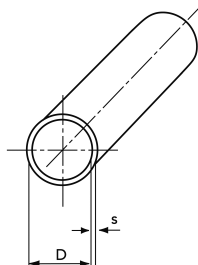

Dekorationsrohr, geschliffen

Kurzbezeichnung: GR- -D*

DIN 2463 geschweißt, ungeglüht

Technisches Produktblatt

D	s	kg	Art.-Nr.
6,0	1,0	0,125	GR-006-D10
10,0	1,5	0,319	GR-010-D15
10,0	2,0	0,400	GR-010-D20
12,0	1,5	0,394	GR-012-D15
15,0	1,5	0,507	GR-015-D15
16,0	1,5	0,545	GR-016-D15
17,2	1,6	0,625	GR-017-D16
17,2	2,0	0,761	GR-017-D20
17,2	2,3	0,858	GR-017-D23
18,0	2,0	0,804	GR-018-D20
20,0	1,0	0,476	GR-020-D10
20,0	1,5	0,695	GR-020-D15
20,0	2,0	1,000	GR-020-D20
21,3	1,6	0,789	GR-021-D16
21,3	2,0	0,967	GR-021-D20
21,3	2,6	1,217	GR-021-D26
22,0	1,0	0,526	GR-022-D10
25,0	1,0	0,601	GR-025-D10
25,0	1,5	0,889	GR-025-D15
25,0	2,0	1,152	GR-025-D20
25,0	2,5	1,409	GR-025-D25
25,0	3,0	1,653	GR-025-D30
26,9	2,0	1,247	GR-026-D20
26,9	2,6	1,582	GR-026-D26
26,9	3,0	1,945	GR-026-D30
28,0	2,0	1,302	GR-028-D20
30,0	1,0	0,726	GR-030-D10
30,0	1,5	1,070	GR-030-D15
30,0	2,0	1,402	GR-030-D20
30,0	2,5	1,722	GR-030-D25
30,0	2,6	1,790	GR-030-D26
30,0	3,0	2,028	GR-030-D30
32,0	1,0	0,776	GR-032-D10
32,0	1,5	1,146	GR-032-D15
32,0	2,0	1,502	GR-032-D20
33,7	1,5	1,280	GR-033-D15

D	s	kg	Art.-Nr.
33,7	1,6	1,286	GR-033-D16
33,7	2,0	1,588	GR-033-D20
33,7	2,6	2,025	GR-033-D26
33,7	3,0	2,237	GR-033-D30
35,0	2,0	1,660	GR-035-D20
40,0	1,5	1,446	GR-040-D15
40,0	2,0	1,903	GR-040-D20
42,4	2,0	2,030	GR-042-D20
42,4	2,5	2,591	GR-042-D25
42,4	3,0	2,960	GR-042-D30
48,3	2,0	2,320	GR-048-D20
48,3	3,0	3,405	GR-048-D30
48,3	4,0	4,437	GR-048-D40
50,0	2,0	2,404	GR-050-D20
50,0	3,0	3,531	GR-050-D30
52,0	1,0	1,277	GR-052-D10
52,0	1,5	1,277	GR-052-D15
57,0	3,0	0,490	GR-057-D30
60,3	2,0	2,920	GR-060-D20
60,3	2,5	3,618	GR-060-D25
60,3	3,0	4,304	GR-060-D30
60,3	4,0	5,639	GR-060-D40
70,0	1,5	2,573	GR-070-D15
70,0	2,0	3,405	GR-070-D20
76,1	2,0	3,722	GR-076-D20
80,0	2,0	3,906	GR-080-D20
88,9	2,0	4,352	GR-088-D20
88,9	3,0	6,452	GR-088-D30
88,9	4,0	8,504	GR-088-D40
101,6	2,0	4,988	GR-101-D20
101,6	3,0	7,430	GR-101-D30
101,6	4,0	9,775	GR-101-D40
104,0	2,0	5,180	GR-104-D20
159,0	2,0	3,660	GR-159-D20