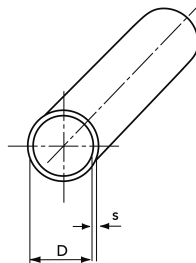

decoration tube, polished

short name: GR- -D*

DIN 2463 welded, not annealed

technical product sheet

D	s	kg	Art.-Nr.
6,0	1,0	0,125	GR-006-D10
10,0	1,5	0,319	GR-010-D15
10,0	2,0	0,400	GR-010-D20
12,0	1,5	0,394	GR-012-D15
15,0	1,5	0,507	GR-015-D15
16,0	1,5	0,545	GR-016-D15
17,2	1,6	0,625	GR-017-D16
17,2	2,0	0,761	GR-017-D20
17,2	2,3	0,858	GR-017-D23
18,0	2,0	0,804	GR-018-D20
20,0	1,0	0,476	GR-020-D10
20,0	1,5	0,695	GR-020-D15
20,0	2,0	1,000	GR-020-D20
21,3	1,6	0,789	GR-021-D16
21,3	2,0	0,967	GR-021-D20
21,3	2,6	1,217	GR-021-D26
22,0	1,0	0,526	GR-022-D10
25,0	1,0	0,601	GR-025-D10
25,0	1,5	0,889	GR-025-D15
25,0	2,0	1,152	GR-025-D20
25,0	2,5	1,409	GR-025-D25
25,0	3,0	1,653	GR-025-D30
26,9	2,0	1,247	GR-026-D20
26,9	2,6	1,582	GR-026-D26
26,9	3,0	1,945	GR-026-D30
28,0	2,0	1,302	GR-028-D20
30,0	1,0	0,726	GR-030-D10
30,0	1,5	1,070	GR-030-D15
30,0	2,0	1,402	GR-030-D20
30,0	2,5	1,722	GR-030-D25
30,0	2,6	1,790	GR-030-D26
30,0	3,0	2,028	GR-030-D30
32,0	1,0	0,776	GR-032-D10
32,0	1,5	1,146	GR-032-D15
32,0	2,0	1,502	GR-032-D20
33,7	1,5	1,280	GR-033-D15

D	s	kg	Art.-Nr.
33,7	1,6	1,286	GR-033-D16
33,7	2,0	1,588	GR-033-D20
33,7	2,6	2,025	GR-033-D26
33,7	3,0	2,237	GR-033-D30
35,0	2,0	1,660	GR-035-D20
40,0	1,5	1,446	GR-040-D15
40,0	2,0	1,903	GR-040-D20
42,4	2,0	2,030	GR-042-D20
42,4	2,5	2,591	GR-042-D25
42,4	3,0	2,960	GR-042-D30
48,3	2,0	2,320	GR-048-D20
48,3	3,0	3,405	GR-048-D30
48,3	4,0	4,437	GR-048-D40
50,0	2,0	2,404	GR-050-D20
50,0	3,0	3,531	GR-050-D30
52,0	1,0	1,277	GR-052-D10
52,0	1,5	1,277	GR-052-D15
57,0	3,0	0,490	GR-057-D30
60,3	2,0	2,920	GR-060-D20
60,3	2,5	3,618	GR-060-D25
60,3	3,0	4,304	GR-060-D30
60,3	4,0	5,639	GR-060-D40
70,0	1,5	2,573	GR-070-D15
70,0	2,0	3,405	GR-070-D20
76,1	2,0	3,722	GR-076-D20
80,0	2,0	3,906	GR-080-D20
88,9	2,0	4,352	GR-088-D20
88,9	3,0	6,452	GR-088-D30
88,9	4,0	8,504	GR-088-D40
101,6	2,0	4,988	GR-101-D20
101,6	3,0	7,430	GR-101-D30
101,6	4,0	9,775	GR-101-D40
104,0	2,0	5,180	GR-104-D20
159,0	2,0	3,660	GR-159-D20