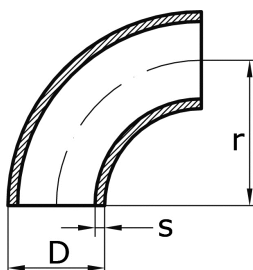

Nahtl. Rohrbogen 90° Typ 3

[Kurzbezeichnung: NB*](#)

DIN 2605

Technisches Produktblatt

| D | s | r | Tol | Art.-Nr. |
|------|-----|------|---------|------------|
| 12,0 | 1,5 | 20,0 | +/- 2,5 | NB-012-015 |
| 12,0 | 1,5 | 20,0 | +/- 2,5 | NB-012-N15 |
| 12,0 | 1,5 | 26,0 | +/- 2,5 | NB-012-015 |
| 14,0 | 1,5 | 20,0 | +/- 2,5 | NB-014-015 |
| 14,0 | 2,0 | 20,0 | +/- 2,5 | NB-014-020 |
| 15,0 | 2,0 | 20,0 | +/- 2,5 | NB-015-020 |
| 16,0 | 1,5 | 20,0 | +/- 2,5 | NB-016-015 |
| 16,0 | 2,0 | 20,0 | +/- 2,5 | NB-016-020 |
| 18,0 | 2,0 | 22,0 | +/- 2,5 | NB-018-020 |
| 20,0 | 2,0 | 25,0 | +/- 2,5 | NB-020-020 |
| 25,0 | 2,0 | 28,0 | +/- 2,5 | NB-025-020 |
| 25,0 | 2,5 | 28,0 | +/- 2,5 | NB-025-025 |
| 25,0 | 3,0 | 28,0 | +/- 2,5 | NB-025-030 |
| 25,0 | 4,0 | 28,0 | +/- 2,5 | NB-025-040 |
| 28,0 | 1,5 | 32,0 | +/- 2,5 | NB-028-015 |
| 28,0 | 2,0 | 32,0 | +/- 2,5 | NB-028-020 |
| 28,0 | 2,5 | 32,0 | +/- 2,5 | NB-028-025 |
| 30,0 | 2,0 | 34,0 | +/- 2,5 | NB-030-020 |
| 30,0 | 2,5 | 34,0 | +/- 2,5 | NB-030-025 |
| 30,0 | 3,0 | 34,0 | +/- 2,5 | NB-030-030 |
| 30,0 | 4,0 | 34,0 | +/- 2,5 | NB-030-040 |
| 30,0 | 5,0 | 34,0 | +/- 2,5 | NB-030-050 |
| 35,0 | 2,0 | 45,0 | +/- 2,5 | NB-035-020 |
| 36,0 | 2,0 | 45,0 | +/- 2,5 | NB-036-020 |
| 38,0 | 2,0 | 45,0 | +/- 2,5 | NB-038-020 |
| 38,0 | 2,6 | 45,0 | +/- 2,5 | NB-038-026 |
| 38,0 | 3,0 | 45,0 | +/- 2,5 | NB-038-030 |
| 38,0 | 4,0 | 45,0 | +/- 2,5 | NB-038-040 |
| 38,0 | 5,0 | 45,0 | +/- 2,5 | NB-038-050 |
| 40,0 | 2,0 | 45,0 | +/- 2,5 | NB-040-020 |
| 40,0 | 3,0 | 45,0 | +/- 2,5 | NB-040-030 |
| 44,5 | 2,0 | 51,0 | +/- 2,5 | NB-044-020 |
| 44,5 | 2,6 | 51,0 | +/- 2,5 | NB-044-026 |
| 44,5 | 3,0 | 51,0 | +/- 2,5 | NB-044-030 |
| 44,5 | 4,0 | 51,0 | +/- 2,5 | NB-044-040 |
| 51,0 | 2,0 | 64,0 | +/- 3,0 | NB-051-020 |