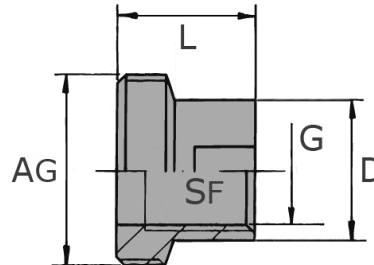

screw-in part, flat
with female thread

[short name: ES-I*](#)

technical product sheet

G	L	D	AG	SF	Art.-Nr.
1/8"	20	14,5	1/2"	optional	ES-018-F0I
1/4"	22	18,3	5/8"	optional	ES-014-F0I
3/8"	25	21,4	3/4"	optional	ES-038-F0I
1/2"	29	26,8	1"	optional	ES-012-F0I
3/4"	32	34,0	1 1/4"	optional	ES-034-F0I
1"	34	40,0	1 1/2"	optional	ES-100-F0I
1 1/4"	38	50,0	2"	optional	ES-114-F0I
1 1/2"	43	57,0	2 1/4"	optional	ES-112-F0I
2"	45	70,0	2 3/4"	optional	ES-200-F0I
2 1/2"	48	90,0	3 1/4"	optional	ES-212-F0I

available material: 1.4404

Threaded fittings > unions > flat seat > PN 50/ 100 > "inches"-union nut > individual parts > screw-in parts > with female thread