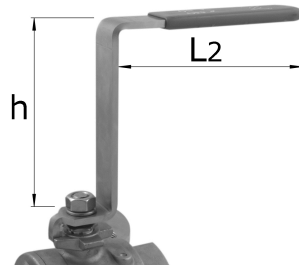

ball valve, extended handle

[short name: K2SV*](#)

2-piece, full bore

threaded ends

technical product sheet

DN	G	L	H	h	L2	d	kg	Art.-Nr.
15	1/2"			50			0,000	K2SV-012-050
15	1/2"			100			0,308	K2SV-012-100
20	3/4"			50			0,596	K2SV-034-050
25	1"			50			0,000	K2SV-100-050
32	1 1/4"			50			0,000	K2SV-114-050
40	1 1/2"			50			0,000	K2SV-112-050
50	2"			50			0,000	K2SV-200-050
50	2"			100			3,045	K2SV-200-100
65	2 1/2"			50			0,000	K2SV-212-050
80	3"			50			0,000	K2SV-300-050
100	4"			50			0,000	K2SV-400-050

available material: ask

Industrial valves > ball valves > threaded ends > 2-piece, full bore > extensions > handle > complex valve