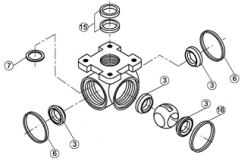

Seal set, compl. for
3-way screwed end ball valve

[short name: 3WET- - -D*](#)

technical product sheet

Abmessung	kg	Art.-Nr.
1/2"		
1/4"		
3/4"		
1 1/2"		
1 1/4"		
1"		
2"		
4"		

available material: Teflon

Industrial valves > ball valves > threaded ends > 3-way > others > seal substiute

Parts list

No.	Designation	Material
3.	Ball seal (4x)	PTFE
6.	Housing seal (2x)	PTFE
7.	Shaft seal	PTFE
15.	Stem packing seal (2x)	PTFE
16.	Housing seal	PTFE