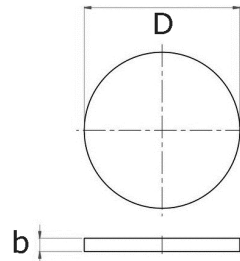

Round blank, without hole
polished on one side

[short name: EDEL-RD*](#)

technical product sheet

D	b	K	Art.-Nr.
30	4,0	240	EDEL-RD030X04K240
33	4,0	240	EDEL-RD033X04K240
35	4,0	240	EDEL-RD035X04K240
40	4,0	240	EDEL-RD040X04K240
42	4,0	240	EDEL-RD042X04K240
45	4,0	240	EDEL-RD045X40K240
48	4,0	240	EDEL-RD048X04K240
50	4,0	240	EDEL-RD050X04K240
52	4,0	240	EDEL-RD052X40K240
60	4,0	240	EDEL-RD060X04K240
70	6,0	240	EDEL-RD070X06K240
80	6,0	240	EDEL-RD080X06K240
100	6,0	240	EDEL-RD100X06K240
120	6,0	240	EDEL-RD120X06K240
140	6,0	240	EDEL-RD140X06K240
150	6,0	240	EDEL-RD150X06K240