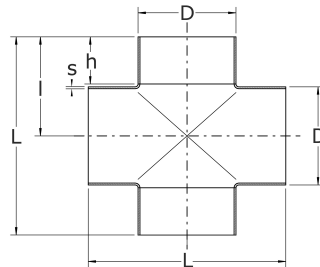

Cross-piece, extruded, with  
long outlet connectors

[short name: X-l\\*](#)

### technical product sheet

D	s	L	l	h	kg	Art.-Nr.
33,7	2,0	76	38,0	19,0	0,160	KRKA-033-020-4L
42,4	2,0	96	48,0	25,0	0,262	KRKA-042-020-4L
48,3	2,0	114	57,0	30,0	0,349	KRKA-048-020-4L
60,3	2,0	128	64,0	31,0	0,474	KRKA-060-020-4L
76,1	2,0	152	76,0	35,0	0,702	KRKA-076-020-1L
88,9	2,0	172	86,0	39,0	0,911	KRKA-088-020-4L
114,3	2,0	210	105,0	55,0	1,427	KRKA-114-020-4L
114,3	3,0	210			0,000	KRKA-114-030-4L
139,7	2,0	248	124,0	52,0	1,540	KRKA-139-020-JL
168,3	2,0	286	143,0	87,2	2,383	KRKA-168-020-JL