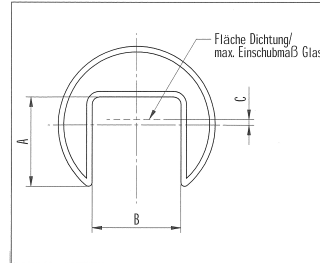

Slotted tube, polished

[short name: SR*](#)

[technical product sheet](#)

Abmessung	kg	Art.-Nr.
42,4 x 1,5 (A=24 B=24 C=1)		

available material: 1.4301

Installation supplies > tubes > round > welded > railing construction > decoration tubes > slotted tube