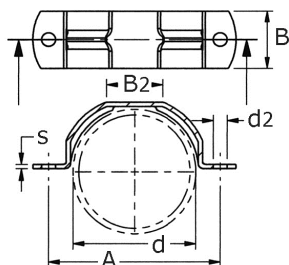

potrubní objímka s nosníkem  
podobné DIN 3567

zkratka označení: SCST\*

### technický list výrobku

DN	d	Sb	B	s	A	B2	d2	SB	kg	Art.-Nr.
50	54,0	53-54	40	3	87,0	20	9,5	M8x25	0,000	SCST-054-4
50	60,3	57-60,3	40	3	91,0	20	9,5	M8x25	0,298	SCST-060-4
65	69,0	68-70	40	3	100,0	22	9,5	M8x25	0,000	SCST-069-4
65	76,1	73-76,1	40	3	120,0	22	9,5	M8x25	0,140	SCST-076-4
80	84,0	82-84	40	3	131,0	30	9,5	M8x25	0,000	SCST-084-4
80	88,9		40	3	120,0	30	9,5	M8x25	0,000	SCST-088-4
100	104,0	102-106	40	3	148,0	30	12,0	M10x25	0,500	SCST-104-4
100	114,3		40	3	156,0	30	12,0	M10x35	0,000	SCST-114-4
125	129,0	127-131	40	3	177,0	30	12,0	M10x25	0,000	SCST-129-4
125	139,7		40	3	186,0	30	12,0	M10x35	0,519	SCST-139-4
150	154,0	152-156	40	3	198,0	30	12,0	M10x25	0,000	SCST-154-4
150	168,3		40	4	206,0	30	12,0	M10x35	0,758	SCST-168-4
200	204,0	202-206	40	4	244,0	30	15,0	M12x35	0,000	SCST-204-4
200	219,1		40	4	262,0	30	15,0	M12x35	0,944	SCST-219-4
250	254,0	252-256	40	4	298,0	30	15,0	M12x50	0,000	SCST-254-4
250	273,0		40	4	316,0	30	15,0	M12x50	0,000	SCST-273-4
300	304,0	302-306	50	4	369,0	38	18,0	M16x50	1,772	SCST-304-4
300	323,9		50	4	390,0	38	18,0		0,000	SCST-323-4