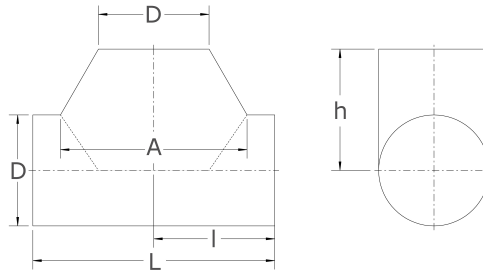

T-piece, saddled
with laterally straight output

[short name: TRSA*](#)

technical product sheet

D	s	L	I	h	A	kg	Art.-Nr.
406,4	3,0	888	444	444	685	32,000	TRSA-406X30-4

available material: ask

Butt welding fittings > T- X- Y- pieces > welded > saddled