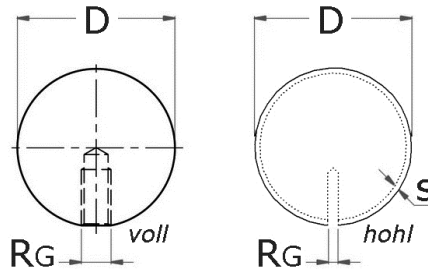

Ball with threaded bushing
polished and enameled
>hecoNNECT railing-
construction system<

[short name: EDEL-MK*](#)

technical product sheet

D	Typ	RG	s	Art.-Nr.
12	Vollmaterial	M 4		EDEL-MK012M04
14	Vollmaterial	M 5		EDEL-MK014M05
16	Vollmaterial	M 5		EDEL-MK016M05
20	Vollmaterial	M 6		EDEL-MK020M06
25	Vollmaterial	M 6		EDEL-MK025M06
25	Vollmaterial	M 8		EDEL-MK025M08
30	Vollmaterial	M 6		EDEL-MK030M06
35	Vollmaterial	M 8		EDEL-MK035M08
50	Hohlkugel	M 6		EDEL-MK050M08
60	Hohlkugel	M 8		EDEL-MK060M08
65	Hohlkugel	M 8		EDEL-MK065M08
75	Hohlkugel	M 8		EDEL-MK075M10
85	Hohlkugel	M10		EDEL-MK085M10
100	Hohlkugel	M10		EDEL-MK100M10
120	Hohlkugel	M10		EDEL-MK120M10