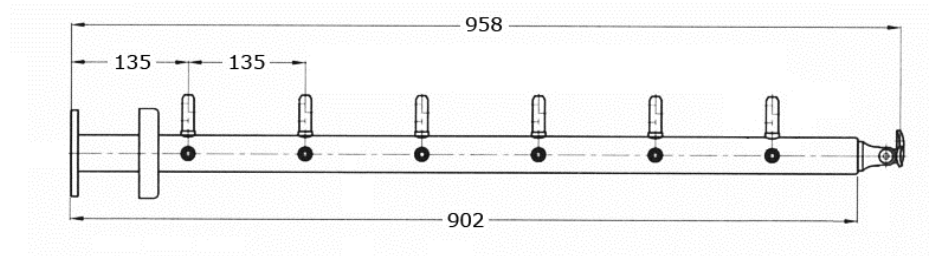

Posts across corner
for cable 6 mm,
for floor installation
polished surface

[short name: 9508*](#)

[technical product sheet](#)

Typ	D1	s	H	L1	kg	Art.-Nr.
mit 6 Halter	42,4	1,75	958	135	0,000	EDEL-GP950860

available material: ask

Systems > railing construction > more > posts and rods > posts > ready for assembly > Floor > round > for cable > across angle

full description: Posts across corner
for cable 6 mm,
for floor installation
polished surface
- Edelstar railing construction system -

Adjustable Pipe Connection

For stairway installations, the pipe mounting plate can be angled using a joint and therefore adapted to the desired railing angle.