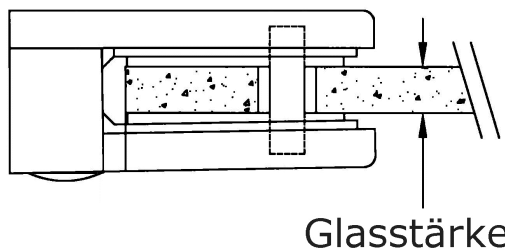

Insert for glass clamp, half-round, (Set consisting of 2 pcs.) >hecoNNECT railing construction system<

[short name: EDEL-GU\\*](#)

technical product sheet

Typ	Glas	Art.-Nr.
12	8,0	EDEL-GU080T12
12	8,76	EDEL-GU08VT12
12	9,52	EDEL-GU09VT12
12	10,0	EDEL-GU100T12
12	10,76	EDEL-GU10VT12
13	6,0	EDEL-GU060T13
13	8,0	EDEL-GU080T13
13	8,76	EDEL-GU08VT13
13	10,0	EDEL-GU100T13
13	10,76	EDEL-GU10VT13
13	11,52	EDEL-GU11VT13
13	12,0	EDEL-GU120T13
13	12,76	EDEL-GU12VT13
16	6,0	EDEL-GU060T16
16	6,38	EDEL-GU06LT16
16	6,76	EDEL-GU06VT16
16	8,0	EDEL-GU080T16
16	8,38	EDEL-GU08LT16
16	8,76	EDEL-GU08VT16
18	6,0	EDEL-GU060T18
18	6,76	EDEL-GU06VT18
18	8,0	EDEL-GU080T18
18	8,76	EDEL-GU08VT18
18	9,52	EDEL-GU09VT18
18	10,0	EDEL-GU100T18
18	10,76	EDEL-GU10VT18
18	11,52	EDEL-GU11VT18
18	12,0	EDEL-GU120T18
18	12,76	EDEL-GU12VT18

available material: Gummi

Systems > railing construction > glass panel clamps > semicircular > others ... > Rubber inserts