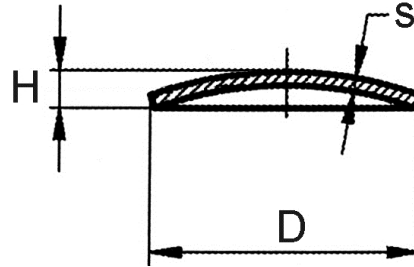

Shell, polished on one side

[short name: EDEL-SE*](#)

technical product sheet

D	s	H	kg	Art.-Nr.
33,7	2,0	6,0	0,015	EDEL-SE-033X20-1
42,4	2,0	7,0	0,026	EDEL-SE-042X20-1
48,3	2,0	8,0	0,330	EDEL-SE-048X20-1
139,7	2,5	21,0	0,330	EDEL-SE-139X25-1

available material: 1.4301

Systems > railing construction > tube caps > disks