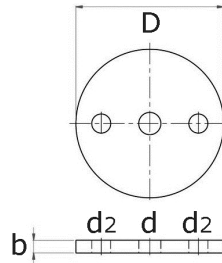

Round blank with 2 outer holes  
ground on one side

[short name: EDEL-RDM2\\*](#)

#### technical product sheet

D	b	d	d2	kg	Art.-Nr.
70	6,0	12,5	11,0	0,223	EDEL-RD070X06M2X11
80	6,0	12,5	11,0	0,224	EDEL-RD080X06M2X11
100	6,0	12,5	11,0	0,370	EDEL-RD100X06M2X11
120	6,0	12,5	11,0	0,391	EDEL-RD120X06M2X11