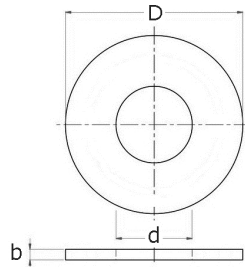

Round blank with middle hole  
ground on one side

[short name: EDEL-RDM\\*](#)

#### technical product sheet

D	b	d	Art.-Nr.
80	6,0	34,0	EDEL-RD080X06M34
100	6,0	34,0	EDEL-RD100X06M34
100	6,0	42,8	EDEL-RD100X06M42

available material: ask

Systems > railing construction > anchors and flanges > circular blanks > with drill hole > Centre drill hole