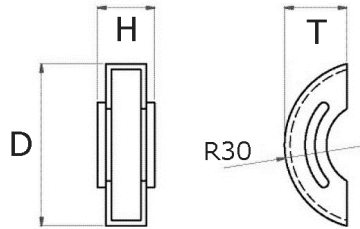

side parts for glass clamps

[short name: GKS*](#)

>hecoNNECT railing-
construction system<

[technical product sheet](#)

Typ	D	H	T	Art.-Nr.
17	58	20,5	22	EDEL-GKS00T17S

available material: ask

Systems > railing construction > glass panel clamps > round > side parts