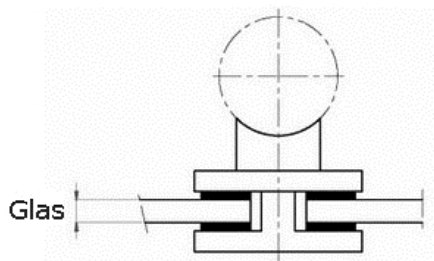

inserts for round glass clamp

[short name: GU17\\*](#)

(Set consisting of 2 pcs.)

>hecoNNECT railing-  
construction system<

[technical product sheet](#)

| Typ | Glas      | Art.-Nr.      |
|-----|-----------|---------------|
| 17  | ESG 8,0   | EDEL-GU080T17 |
| 17  | VSG 8,76  | EDEL-GU08VT17 |
| 17  | ESG 10,0  | EDEL-GU100T17 |
| 17  | VSG 10,76 | EDEL-GU10VT17 |
| 17  | ESG 12,0  | EDEL-GU120T17 |
| 17  | VSG 12,76 | EDEL-GU12VT17 |

available material: ask

Systems > railing construction > glass panel clamps > round > rubber inserts