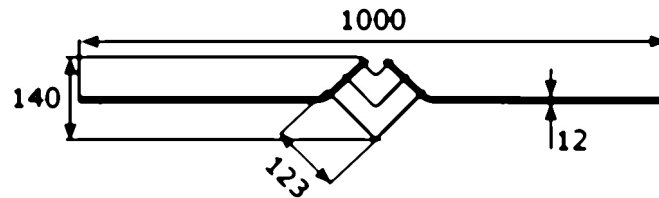

Design rod, type 11

[short name: DS11\\*](#)

>hecoNNECT Geländerbausystem<

[technical product sheet](#)

d	L	Art.-Nr.
12	1000	EDEL-DS11

available material: ask

Systems > railing construction > more > posts and rods > design rods > type 11

full description: Design rod, type 11  
>hecoNNECT Geländerbausystem<