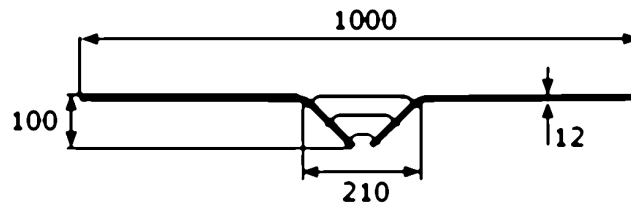

Design rod, type 14

[short name: DS14*](#)

>hecoNNECT Geländerbausystem<

[technical product sheet](#)

d	L	Art.-Nr.
12	1000	EDEL-DS14

available material: ask

Systems > railing construction > more > posts and rods > design rods > type 14

full description: Design rod, type 14
>hecoNNECT Geländerbausystem<