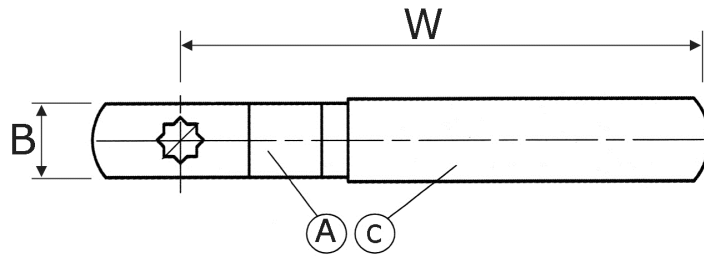

handle
for multi-way ball valve

[short name: 4WET- -G*](#)

[technical product sheet](#)

Zoll	Ausf	W	B	S	c	Art.-Nr.
DN 1/4" - 1/2"	mit Schließlasche	190	21	3,0	blau	4WET-012-G

available material: ask

Industrial valves > ball valves > threaded ends > 4-way > individual parts > handles