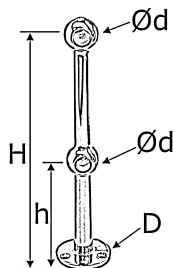

Double end support

[short name: EDEL\\*](#)

[technical product sheet](#)

d	H	h	D	Art.-Nr.
10	140	66	35	EDEL-70314

available material: ask

Systems > railing construction > more > counter construction > Double end support