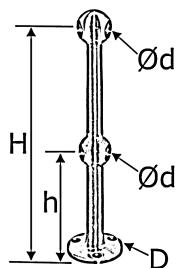

Double end support, 45°

[short name: EDEL*](#)

[technical product sheet](#)

Abmessung	kg	Art.-Nr.
-----------	----	----------

available material: ask

Systems > railing construction > more > counter construction > Double end support, 45°