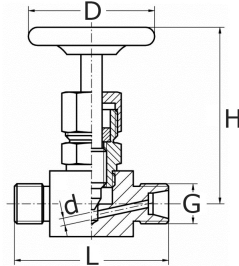

needle valve, M/M
with hand wheel
made of pressed material

[short name: NV-AA*](#)

technical product sheet

G	d	L	H	V	D	PN	Art.-Nr.
1"	12	100	110	45	90	200	NV-100-0AA

available material: ask

Industrial valves > globe valves > needle valves > M/M, hand wheel