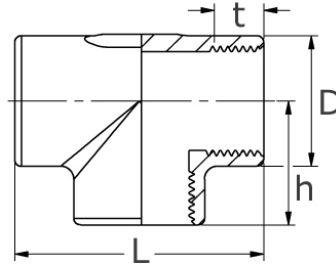

tee

[short name: R-221*](#)

technical product sheet

| G | t | D | h | L | PN | kg | Art.-Nr. |
|--------|----|------|----|-----|-----|-------|------------|
| 1/8" | 12 | 14,0 | 19 | 38 | 100 | 0,040 | TS-018-100 |
| 1/4" | 13 | 17,5 | 21 | 42 | 100 | 0,050 | TS-014-100 |
| 3/8" | 15 | 21,6 | 25 | 50 | 100 | 0,080 | TS-038-100 |
| 1/2" | 16 | 27,0 | 28 | 56 | 100 | 0,150 | TS-012-100 |
| 3/4" | 18 | 33,0 | 34 | 68 | 100 | 0,260 | TS-034-100 |
| 1" | 20 | 40,0 | 38 | 76 | 100 | 0,370 | TS-100-100 |
| 1 1/4" | 22 | 51,0 | 45 | 90 | 64 | 0,610 | TS-114-064 |
| 1 1/2" | 24 | 57,6 | 50 | 100 | 64 | 0,910 | TS-112-064 |
| 2" | 27 | 67,8 | 58 | 116 | 64 | 1,180 | TS-200-064 |
| 2 1/2" | 30 | 84,0 | 75 | 150 | 40 | 1,880 | TS-212-040 |
| 3" | 34 | 98,0 | 80 | 160 | 40 | 3,370 | TS-300-040 |

available material: 1.4408

Threaded fittings > fittings > PN 50/ 100 > elbows / tees > R-221