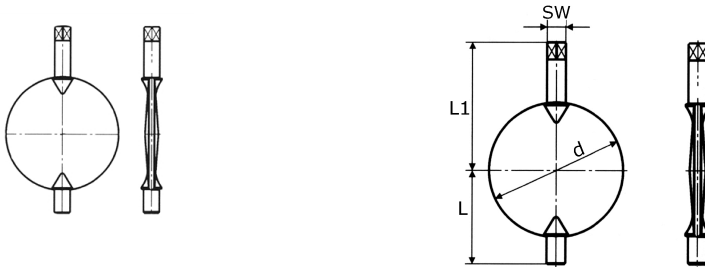

butterfly disc

[short name: 610\\*](#)

no. 610

## technical product sheet

DN	d	L	L1	SW	kg	Art.-Nr.
25	26	24,0	57,0	9,5	0,000	GL-610-025
32	32	27,0	60,0	9,5	0,000	GL-610-032
40	38	33,0	62,0	9,5	0,000	GL-610-040
50	50	44,0	68,0	9,5	0,156	GL-610-050
65	66	52,0	77,0	9,5	0,257	GL-610-065
80	81	60,5	84,5	9,5	0,600	GL-610-080
100	100	70,0	95,0	9,5	0,650	GL-610-100
125	125	98,0	116,0	14,0	0,000	GL-610-125
150	150	113,0	133,0	14,0	0,000	GL-610-150