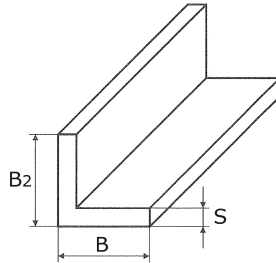

angle bar, polished G240
on all sides

short name: [WSAS*](#)

technical product sheet

B	B2	S	kg	Art.-Nr.
20	20	3	1,000	WSAS-020-03-1
25	25	3	1,000	WSAS-025-03-1
25	25	4	1,000	WSAS-025-04-1
30	30	3	1,000	WSAS-030-03-1
30	30	4	1,000	WSAS-030-04-1
40	40	4	1,000	WSAS-040-04-1
40	40	4	1,000	WSAS-040-04-4
40	40	5	1,000	WSAS-040-05-1
50	50	3	1,000	WSAS-050-03-1
50	50	4	1,000	WSAS-050-04-1
50	50	5	1,000	WSAS-050-05-1
60	60	6	1,000	WSAS-060-06-1
80	80	8	1,000	WSAS-080-08-4

available material: 1.4301

Installation supplies > steel bars > angles bars > equal > polished on all sides