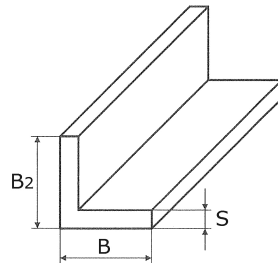

angle bar, polished G240
on all sides

short name: [WSAS*](#)

technical product sheet

B	B2	S	kg	Art.-Nr.
20	20	3	1,000	WSAS-020-03-1
25	25	3	1,000	WSAS-025-03-1
25	25	4	1,000	WSAS-025-04-1
30	30	3	1,000	WSAS-030-03-1
30	30	4	1,000	WSAS-030-04-1
40	40	4	1,000	WSAS-040-04-1
40	40	4	1,000	WSAS-040-04-4
40	40	5	1,000	WSAS-040-05-1
50	50	3	1,000	WSAS-050-03-1
50	50	4	1,000	WSAS-050-04-1
50	50	5	1,000	WSAS-050-05-1
60	60	6	1,000	WSAS-060-06-1
80	80	8	1,000	WSAS-080-08-4

available material: 1.4301

Installation supplies > steel bars > angles bars > equal > polished on all sides