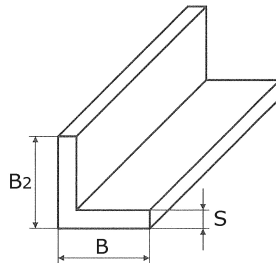

angle bar, polished G240
on all sides

short name: [WSAS*](#)

technical product sheet

B	B2	S	kg	Art.-Nr.
20	20	3	1,000	WSAS-020-03-1
25	25	3	1,000	WSAS-025-03-1
25	25	4	1,000	WSAS-025-04-1
30	30	3	1,000	WSAS-030-03-1
30	30	4	1,000	WSAS-030-04-1
40	40	4	1,000	WSAS-040-04-1
40	40	4	1,000	WSAS-040-04-4
40	40	5	1,000	WSAS-040-05-1
50	50	3	1,000	WSAS-050-03-1
50	50	4	1,000	WSAS-050-04-1
50	50	5	1,000	WSAS-050-05-1
60	60	6	1,000	WSAS-060-06-1
80	80	8	1,000	WSAS-080-08-4

available material: 1.4301

Installation supplies > steel bars > angles bars > equal > polished on all sides