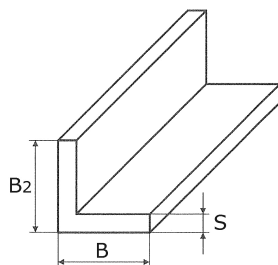

angle bar, polished G240
on all sides

short name: [WSAS*](#)

technical product sheet

B	B2	S	kg	Art.-Nr.
20	20	3	1,000	WSAS-020-03-1
25	25	3	1,000	WSAS-025-03-1
25	25	4	1,000	WSAS-025-04-1
30	30	3	1,000	WSAS-030-03-1
30	30	4	1,000	WSAS-030-04-1
40	40	4	1,000	WSAS-040-04-1
40	40	4	1,000	WSAS-040-04-4
40	40	5	1,000	WSAS-040-05-1
50	50	3	1,000	WSAS-050-03-1
50	50	4	1,000	WSAS-050-04-1
50	50	5	1,000	WSAS-050-05-1
60	60	6	1,000	WSAS-060-06-1
80	80	8	1,000	WSAS-080-08-4

available material: 1.4301

Installation supplies > steel bars > angles bars > equal > polished on all sides