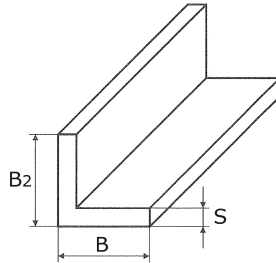

angle bar, bright DIN 59370
equal, sharp

short name: [WSBL*](#)

technical product sheet

B	B2	S	Art.-Nr.
10	10	2	WSBL - 10X2 - 1
15	15	2	WSBL - 15X2 - 1
15	15	3	WSBL - 15X3 - 1
20	20	2	WSBL - 20X2 - 1
20	20	3	WSBL - 20X3 - 1
25	25	4	WSBL - 25X4 - 1
30	30	3	WSBL - 30X3 - 1
30	30	4	WSBL - 30X4 - 1
30	30	5	WSBL - 30X5 - 1
40	40	3	WSBL - 40X3 - 1