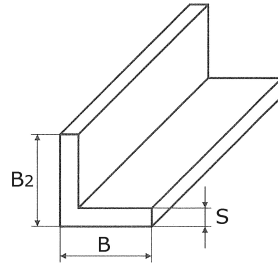

angle bar, bright DIN 59370
equal, sharp

short name: [WSBL*](#)

technical product sheet

B	B2	S	Art.-Nr.
10	10	2	WSBL - 10X2 - 1
15	15	2	WSBL - 15X2 - 1
15	15	3	WSBL - 15X3 - 1
20	20	2	WSBL - 20X2 - 1
20	20	3	WSBL - 20X3 - 1
25	25	4	WSBL - 25X4 - 1
30	30	3	WSBL - 30X3 - 1
30	30	4	WSBL - 30X4 - 1
30	30	5	WSBL - 30X5 - 1
40	40	3	WSBL - 40X3 - 1