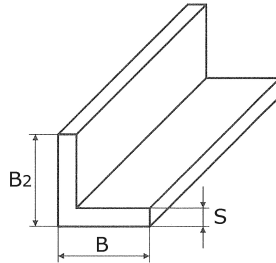

angle bar, bright DIN 59370
equal, sharp

short name: [WSBL*](#)

technical product sheet

| B | B2 | S | Art.-Nr. |
|----|----|---|-------------|
| 10 | 10 | 2 | WSBL-10X2-1 |
| 15 | 15 | 2 | WSBL-15X2-1 |
| 15 | 15 | 3 | WSBL-15X3-1 |
| 20 | 20 | 2 | WSBL-20X2-1 |
| 20 | 20 | 3 | WSBL-20X3-1 |
| 25 | 25 | 4 | WSBL-25X4-1 |
| 30 | 30 | 3 | WSBL-30X3-1 |
| 30 | 30 | 4 | WSBL-30X4-1 |
| 30 | 30 | 5 | WSBL-30X5-1 |
| 40 | 40 | 3 | WSBL-40X3-1 |