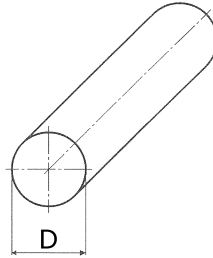

angels profil, broad broad-side

[short name: WPBB- - X\\*](#)

polished grite 240

scalene

[technical product sheet](#)

B	B2	S	kg	Art.-Nr.
30	15	3	1,000	WPBB-030-015X03-1

available material: ask

Installation supplies > steel bars > angles bars > unequal > broad broad-side