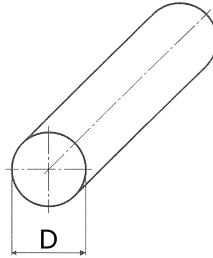

angels profil, broad broad-side
 polished grite 240
 scalene

[short name: WPBB- - X*](#)

[technical product sheet](#)

B	B2	S	kg	Art.-Nr.
30	15	3	1,000	WPBB-030-015X03-1

available material: ask

Installation supplies > steel bars > angles bars > unequal > broad broad-side