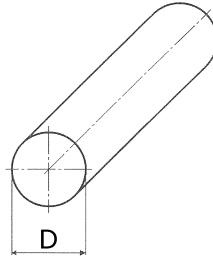

angels profil, broad broad-side  
 polished grite 240  
 scalene

[short name: WPBB- - X\\*](#)

[technical product sheet](#)

B	B2	S	kg	Art.-Nr.
30	15	3	1,000	WPBB-030-015X03-1

available material: ask

Installation supplies > steel bars > angles bars > unequal > broad broad-side