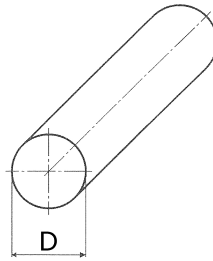

angles profil, broad broad-side
 polished grite 240
 scalene

[short name: WPBB- - X*](#)

[technical product sheet](#)

B	B2	S	kg	Art.-Nr.
30	15	3	1,000	WPBB-030-015X03-1

available material: ask

Installation supplies > steel bars > angles bars > unequal > broad broad-side