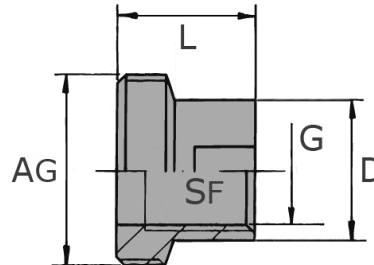

screw-in part, flat
with female thread

[short name: ES.I*](#)

technical product sheet

G	L	D	AG	SF	Art.-Nr.
1/8"	20	14,5	1/2"	optional	ES-018-F0I
1/4"	22	18,3	5/8"	optional	ES-014-F0I
3/8"	25	21,4	3/4"	optional	ES-038-F0I
1/2"	29	26,8	1"	optional	ES-012-F0I
3/4"	32	34,0	1 1/4"	optional	ES-034-F0I
1"	34	40,0	1 1/2"	optional	ES-100-F0I
1 1/4"	38	50,0	2"	optional	ES-114-F0I
1 1/2"	43	57,0	2 1/4"	optional	ES-112-F0I
2"	45	70,0	2 3/4"	optional	ES-200-F0I
2 1/2"	48	90,0	3 1/4"	optional	ES-212-F0I

available material: 1.4404

Threaded fittings > unions > flat seat > PN 50/ 100 > "inches"-union nut > individual parts > screw-in parts > with female thread