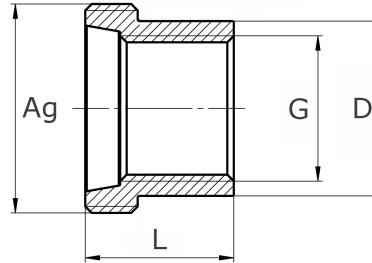

screw-in part conical

short name: [ES-KI\\*](#)

### technical product sheet

G	L	D	AG	kg	Art.-Nr.
3/8"	25	21,2	3/4"	0,000	ES-038-K0I
1/2"	92	27,0	1"	0,070	ES-012-K0I
3/4"	32	34,2	1 1/4"	0,000	ES-034-K0I
1"	34	40,0	1 1/2"	0,144	ES-100-K0I
1 1/4"	38	50,0	2"	0,243	ES-114-K0I
1 1/2"	40	57,1	2 1/4"	0,203	ES-112-K0I
2"	45	70,0	2 3/4"	0,457	ES-200-K0I
2"	45	70,1	2 3/4"	0,000	ES-200-K0I
3"			3 3/4"	0,819	ES-300-K0I

available material: 1.4404

Threaded fittings > unions > conical seat > PN 50/ 100 > "inches"- union nuts > individual parts/ kit > screw-in parts > with female thread