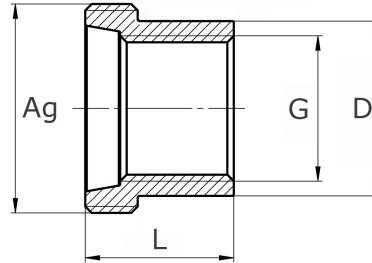

screw-in part conical

short name: [ES.KI*](#)

technical product sheet

G	L	D	AG	kg	Art.-Nr.
3/8"	25	21,2	3/4"	0,000	ES-038-K0I
1/2"	92	27,0	1"	0,070	ES-012-K0I
3/4"	32	34,2	1 1/4"	0,000	ES-034-K0I
1"	34	40,0	1 1/2"	0,144	ES-100-K0I
1 1/4"	38	50,0	2"	0,243	ES-114-K0I
1 1/2"	40	57,1	2 1/4"	0,203	ES-112-K0I
2"	45	70,0	2 3/4"	0,457	ES-200-K0I
2"	45	70,1	2 3/4"	0,000	ES-200-K0I
3"			3 3/4"	0,819	ES-300-K0I

available material: 1.4404

Threaded fittings > unions > conical seat > PN 50/ 100 > "inches"- union nuts > individual parts/ kit > screw-in parts > with female thread