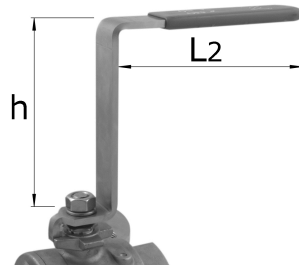

ball valve, extended handle

[short name: K2SV*](#)

2-piece, full bore

threaded ends

technical product sheet

DN	G	L	H	h	L2	d	kg	Art.-Nr.
15	1/2"			50			0,000	K2SV-012-050
15	1/2"			100			0,308	K2SV-012-100
20	3/4"			50			0,596	K2SV-034-050
25	1"			50			0,584	K2SV-100-050
32	1 1/4"			50			0,972	K2SV-114-050
40	1 1/2"			50			0,000	K2SV-112-050
50	2"			50			0,000	K2SV-200-050
50	2"			100			3,045	K2SV-200-100
65	2 1/2"			50			0,000	K2SV-212-050
80	3"			50			0,000	K2SV-300-050
100	4"			50			0,000	K2SV-400-050

available material: ask

Industrial valves > ball valves > threaded ends > 2-piece, full bore > extensions > handle > complex valve