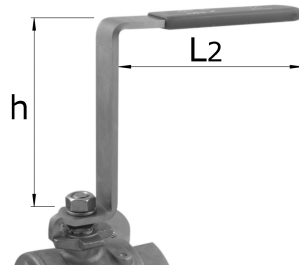

ball valve, extended handle

[short name: K2SV\\*](#)

2-piece, full bore

threaded ends

### technical product sheet

DN	G	L	H	h	L2	d	kg	Art.-Nr.
15	1/2"			50			0,000	K2SV-012-050
15	1/2"			100			0,308	K2SV-012-100
20	3/4"			50			0,596	K2SV-034-050
25	1"			50			0,000	K2SV-100-050
32	1 1/4"			50			0,000	K2SV-114-050
40	1 1/2"			50			0,000	K2SV-112-050
50	2"			50			0,000	K2SV-200-050
50	2"			100			3,045	K2SV-200-100
65	2 1/2"			50			0,000	K2SV-212-050
80	3"			50			0,000	K2SV-300-050
100	4"			50			0,000	K2SV-400-050

available material: ask

Industrial valves > ball valves > threaded ends > 2-piece, full bore > extensions > handle > complex valve