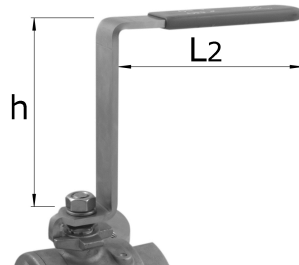

ball valve, extended handle

[short name: K2SV\\*](#)

2-piece, full bore

threaded ends

### technical product sheet

DN	G	L	H	h	L2	d	kg	Art.-Nr.
15	1/2"			50			0,000	K2SV-012-050
15	1/2"			100			0,308	K2SV-012-100
20	3/4"			50			0,596	K2SV-034-050
25	1"			50			0,584	K2SV-100-050
32	1 1/4"			50			0,972	K2SV-114-050
40	1 1/2"			50			0,000	K2SV-112-050
50	2"			50			0,000	K2SV-200-050
50	2"			100			3,045	K2SV-200-100
65	2 1/2"			50			0,000	K2SV-212-050
80	3"			50			0,000	K2SV-300-050
100	4"			50			0,000	K2SV-400-050

available material: ask

Industrial valves > ball valves > threaded ends > 2-piece, full bore > extensions > handle > complex valve