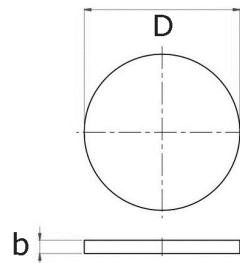

Round blank, without hole  
polished on one side

[short name: EDEL.RD\\*](#)

### technical product sheet

D	b	K	Art.-Nr.
30	4,0	240	EDEL-RD030X04K240
33	4,0	240	EDEL-RD033X04K240
35	4,0	240	EDEL-RD035X04K240
40	4,0	240	EDEL-RD040X04K240
42	4,0	240	EDEL-RD042X04K240
45	4,0	240	EDEL-RD045X40K240
48	4,0	240	EDEL-RD048X04K240
50	4,0	240	EDEL-RD050X04K240
52	4,0	240	EDEL-RD052X40K240
60	4,0	240	EDEL-RD060X04K240
70	6,0	240	EDEL-RD070X06K240
80	6,0	240	EDEL-RD080X06K240
100	6,0	240	EDEL-RD100X06K240
120	6,0	240	EDEL-RD120X06K240
140	6,0	240	EDEL-RD140X06K240
150	6,0	240	EDEL-RD150X06K240