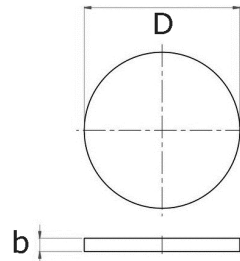

Round blank, without hole  
polished on one side

[short name: EDEL.RD\\*](#)

### technical product sheet

D	b	K	Art.-Nr.
30	4,0	240	EDEL-RD030X04K240
33	4,0	240	EDEL-RD033X04K240
35	4,0	240	EDEL-RD035X04K240
40	4,0	240	EDEL-RD040X04K240
42	4,0	240	EDEL-RD042X04K240
45	4,0	240	EDEL-RD045X40K240
48	4,0	240	EDEL-RD048X04K240
50	4,0	240	EDEL-RD050X04K240
52	4,0	240	EDEL-RD052X40K240
60	4,0	240	EDEL-RD060X04K240
70	6,0	240	EDEL-RD070X06K240
80	6,0	240	EDEL-RD080X06K240
100	6,0	240	EDEL-RD100X06K240
120	6,0	240	EDEL-RD120X06K240
140	6,0	240	EDEL-RD140X06K240
150	6,0	240	EDEL-RD150X06K240