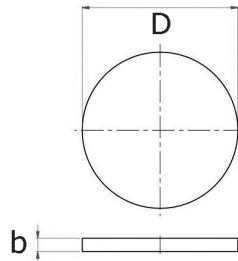

Round blank, without hole
polished on one side

[short name: EDEL.RD*](#)

technical product sheet

D	b	K	Art.-Nr.
30	4,0	240	EDEL-RD030X04K240
33	4,0	240	EDEL-RD033X04K240
35	4,0	240	EDEL-RD035X04K240
40	4,0	240	EDEL-RD040X04K240
42	4,0	240	EDEL-RD042X04K240
45	4,0	240	EDEL-RD045X40K240
48	4,0	240	EDEL-RD048X04K240
50	4,0	240	EDEL-RD050X04K240
52	4,0	240	EDEL-RD052X40K240
60	4,0	240	EDEL-RD060X04K240
70	6,0	240	EDEL-RD070X06K240
80	6,0	240	EDEL-RD080X06K240
100	6,0	240	EDEL-RD100X06K240
120	6,0	240	EDEL-RD120X06K240
140	6,0	240	EDEL-RD140X06K240
150	6,0	240	EDEL-RD150X06K240