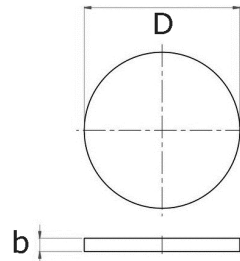

Round blank, without hole
polished on one side

[short name: EDEL.RD*](#)

technical product sheet

D	b	K	Art.-Nr.
30	4,0	240	EDEL-RD030X04K240
33	4,0	240	EDEL-RD033X04K240
35	4,0	240	EDEL-RD035X04K240
40	4,0	240	EDEL-RD040X04K240
42	4,0	240	EDEL-RD042X04K240
45	4,0	240	EDEL-RD045X40K240
48	4,0	240	EDEL-RD048X04K240
50	4,0	240	EDEL-RD050X04K240
52	4,0	240	EDEL-RD052X40K240
60	4,0	240	EDEL-RD060X04K240
70	6,0	240	EDEL-RD070X06K240
80	6,0	240	EDEL-RD080X06K240
100	6,0	240	EDEL-RD100X06K240
120	6,0	240	EDEL-RD120X06K240
140	6,0	240	EDEL-RD140X06K240
150	6,0	240	EDEL-RD150X06K240