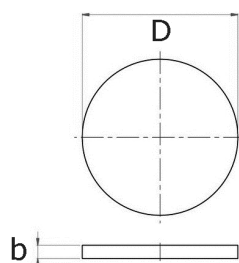

Round blank, without hole
polished on one side

[short name: EDEL.RD*](#)

technical product sheet

D	b	K	Art.-Nr.
30	4,0	240	EDEL-RD030X04K240
33	4,0	240	EDEL-RD033X04K240
35	4,0	240	EDEL-RD035X04K240
40	4,0	240	EDEL-RD040X04K240
42	4,0	240	EDEL-RD042X04K240
45	4,0	240	EDEL-RD045X40K240
48	4,0	240	EDEL-RD048X04K240
50	4,0	240	EDEL-RD050X04K240
52	4,0	240	EDEL-RD052X40K240
60	4,0	240	EDEL-RD060X04K240
70	6,0	240	EDEL-RD070X06K240
80	6,0	240	EDEL-RD080X06K240
100	6,0	240	EDEL-RD100X06K240
120	6,0	240	EDEL-RD120X06K240
140	6,0	240	EDEL-RD140X06K240
150	6,0	240	EDEL-RD150X06K240