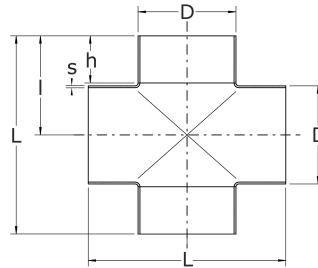

Cross-piece, extruded, with  
long outlet connectors

[short name: X.l\\*](#)

### technical product sheet

D	s	L	l	h	kg	Art.-Nr.
33,7	2,0	76	38,0	19,0	0,160	KRKA-033-020-4L
42,4	2,0	96	48,0	25,0	0,262	KRKA-042-020-4L
48,3	2,0	114	57,0	30,0	0,349	KRKA-048-020-4L
60,3	2,0	128	64,0	31,0	0,474	KRKA-060-020-4L
76,1	2,0	152	76,0	35,0	0,702	KRKA-076-020-1L
88,9	2,0	172	86,0	39,0	0,911	KRKA-088-020-4L
114,3	2,0	210	105,0	55,0	1,427	KRKA-114-020-4L
114,3	3,0	210			0,000	KRKA-114-030-4L
139,7	2,0	248	124,0	52,0	1,540	KRKA-139-020-JL
168,3	2,0	286	143,0	87,2	2,383	KRKA-168-020-JL