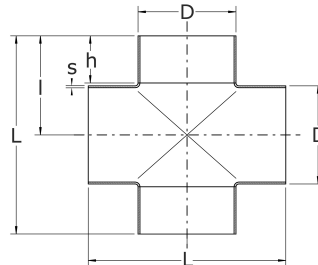

Cross-piece, extruded, with
long outlet connectors

[short name: X.l*](#)

technical product sheet

D	s	L	l	h	kg	Art.-Nr.
33,7	2,0	76	38,0	19,0	0,160	KRKA-033-020-4L
42,4	2,0	96	48,0	25,0	0,262	KRKA-042-020-4L
48,3	2,0	114	57,0	30,0	0,349	KRKA-048-020-4L
60,3	2,0	128	64,0	31,0	0,474	KRKA-060-020-4L
76,1	2,0	152	76,0	35,0	0,702	KRKA-076-020-1L
88,9	2,0	172	86,0	39,0	0,911	KRKA-088-020-4L
114,3	2,0	210	105,0	55,0	1,427	KRKA-114-020-4L
114,3	3,0	210			0,000	KRKA-114-030-4L
139,7	2,0	248	124,0	52,0	1,540	KRKA-139-020-JL
168,3	2,0	286	143,0	87,2	2,383	KRKA-168-020-JL

available material: 1.4571

Butt welding fittings > T- X- Y- pieces > welded > with extensions > long branches