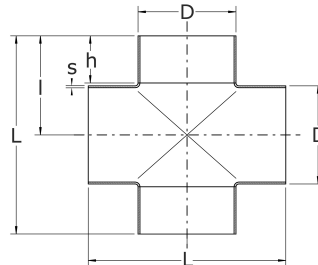

Cross-piece, extruded, with  
long outlet connectors

[short name: X.l\\*](#)

### technical product sheet

D	s	L	l	h	kg	Art.-Nr.
33,7	2,0	76	38,0	19,0	0,160	KRKA-033-020-4L
42,4	2,0	96	48,0	25,0	0,262	KRKA-042-020-4L
48,3	2,0	114	57,0	30,0	0,349	KRKA-048-020-4L
60,3	2,0	128	64,0	31,0	0,474	KRKA-060-020-4L
76,1	2,0	152	76,0	35,0	0,702	KRKA-076-020-1L
88,9	2,0	172	86,0	39,0	0,911	KRKA-088-020-4L
114,3	2,0	210	105,0	55,0	1,427	KRKA-114-020-4L
114,3	3,0	210			0,000	KRKA-114-030-4L
139,7	2,0	248	124,0	52,0	1,540	KRKA-139-020-JL
168,3	2,0	286	143,0	87,2	2,383	KRKA-168-020-JL