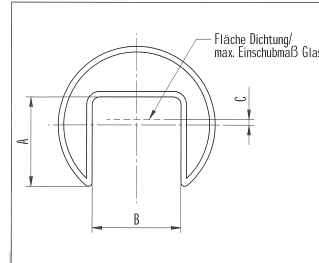

Slotted tube, polished

[short name: SR*](#)

[technical product sheet](#)

| Abmessung | kg | Art.-Nr. |
|----------------------------|----|----------|
| 42,4 x 1,5 (A=24 B=24 C=1) | | |

available material: 1.4301

Installation supplies > tubes > round > welded > decoration tubes > slotted tube