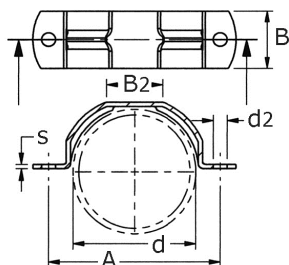

potrubní objímka s nosníkem  
podobné DIN 3567

[zkratka označení: SCST\\*](#)

### technický list výrobku

DN	d	Sb	B	s	A	B2	d2	SB	kg	Art.-Nr.
50	54,0	53-54	40	3	87,0	20	9,5	M8x25	0,000	SCST-054-4
50	60,3	57-60,3	40	3	91,0	20	9,5	M8x25	0,298	SCST-060-4
65	69,0	68-70	40	3	100,0	22	9,5	M8x25	0,000	SCST-069-4
65	76,1	73-76,1	40	3	120,0	22	9,5	M8x25	0,140	SCST-076-4
80	84,0	82-84	40	3	131,0	30	9,5	M8x25	0,000	SCST-084-4
80	88,9		40	3	120,0	30	9,5	M8x25	0,000	SCST-088-4
100	104,0	102-106	40	3	148,0	30	12,0	M10x25	0,500	SCST-104-4
100	114,3		40	3	156,0	30	12,0	M10x35	0,000	SCST-114-4
125	129,0	127-131	40	3	177,0	30	12,0	M10x25	0,000	SCST-129-4
125	139,7		40	3	186,0	30	12,0	M10x35	0,519	SCST-139-4
150	154,0	152-156	40	3	198,0	30	12,0	M10x25	0,000	SCST-154-4
150	168,3		40	4	206,0	30	12,0	M10x35	0,758	SCST-168-4
200	204,0	202-206	40	4	244,0	30	15,0	M12x35	0,000	SCST-204-4
200	219,1		40	4	262,0	30	15,0	M12x35	0,944	SCST-219-4
250	254,0	252-256	40	4	298,0	30	15,0	M12x50	0,000	SCST-254-4
250	273,0		40	4	316,0	30	15,0	M12x50	0,000	SCST-273-4
300	304,0	302-306	50	4	369,0	38	18,0	M16x50	1,772	SCST-304-4
300	323,9		50	4	390,0	38	18,0		0,000	SCST-323-4