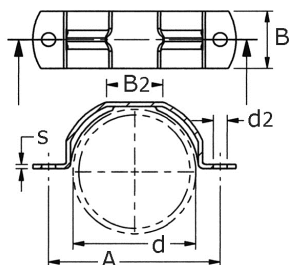

potrubní objímka s nosníkem
podobné DIN 3567

zkratka označení: SCST*

technický list výrobku

DN	d	Sb	B	s	A	B2	d2	SB	kg	Art.-Nr.
50	54,0	53-54	40	3	87,0	20	9,5	M8x25	0,000	SCST-054-4
50	60,3	57-60,3	40	3	91,0	20	9,5	M8x25	0,298	SCST-060-4
65	69,0	68-70	40	3	100,0	22	9,5	M8x25	0,000	SCST-069-4
65	76,1	73-76,1	40	3	120,0	22	9,5	M8x25	0,140	SCST-076-4
80	84,0	82-84	40	3	131,0	30	9,5	M8x25	0,000	SCST-084-4
80	88,9		40	3	120,0	30	9,5	M8x25	0,000	SCST-088-4
100	104,0	102-106	40	3	148,0	30	12,0	M10x25	0,500	SCST-104-4
100	114,3		40	3	156,0	30	12,0	M10x35	0,000	SCST-114-4
125	129,0	127-131	40	3	177,0	30	12,0	M10x25	0,000	SCST-129-4
125	139,7		40	3	186,0	30	12,0	M10x35	0,519	SCST-139-4
150	154,0	152-156	40	3	198,0	30	12,0	M10x25	0,000	SCST-154-4
150	168,3		40	4	206,0	30	12,0	M10x35	0,758	SCST-168-4
200	204,0	202-206	40	4	244,0	30	15,0	M12x35	0,000	SCST-204-4
200	219,1		40	4	262,0	30	15,0	M12x35	0,944	SCST-219-4
250	254,0	252-256	40	4	298,0	30	15,0	M12x50	0,000	SCST-254-4
250	273,0		40	4	316,0	30	15,0	M12x50	0,000	SCST-273-4
300	304,0	302-306	50	4	369,0	38	18,0	M16x50	1,772	SCST-304-4
300	323,9		50	4	390,0	38	18,0		0,000	SCST-323-4