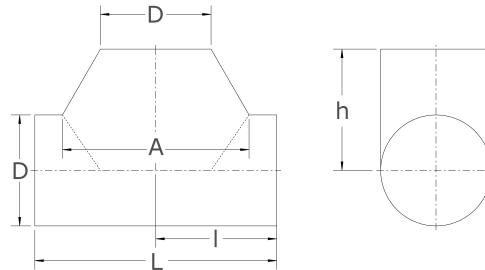

T-piece, saddled  
with laterally straight output

[short name: TRSA\\*](#)

### technical product sheet

D	s	L	I	h	A	kg	Art.-Nr.
406,4	3,0	888	444	444	685	32,000	TRSA-406X30-4

available material: ask

Butt welding fittings > T- X- Y- pieces > welded > saddled