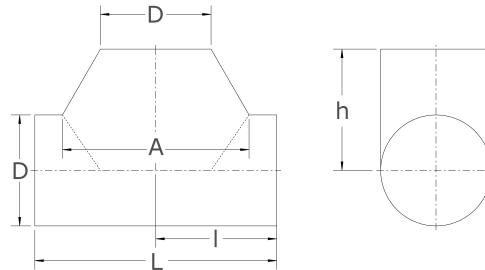

T-piece, saddled  
with laterally straight output

[short name: TRSA\\*](#)

technical product sheet

D	s	L	I	h	A	kg	Art.-Nr.
406,4	3,0	888	444	444	685	32,000	TRSA-406X30-4

available material: ask

Butt welding fittings > T- X- Y- pieces > welded > saddled