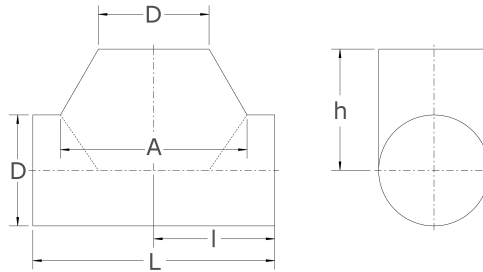

T-piece, saddled
with laterally straight output

[short name: TRSA*](#)

technical product sheet

D	s	L	l	h	A	kg	Art.-Nr.
406,4	3,0	888	444	444	685	32,000	TRSA-406X30-4

available material: ask

Butt welding fittings > T- X- Y- pieces > welded > saddled