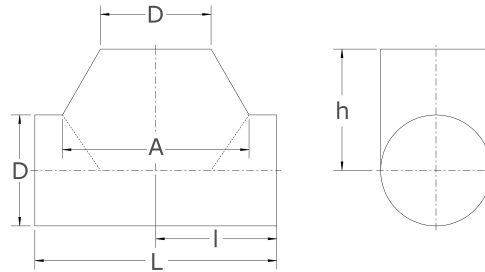

T-piece, saddled
with laterally straight output

[short name: TRSA*](#)

technical product sheet

D	s	L	I	h	A	kg	Art.-Nr.
406,4	3,0	888	444	444	685	32,000	TRSA-406X30-4

available material: ask

Butt welding fittings > T- X- Y- pieces > welded > saddled