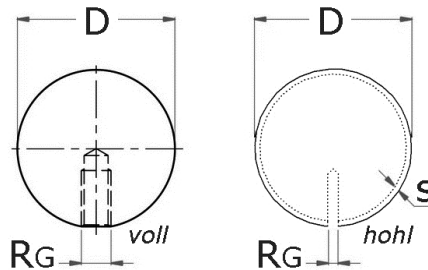

Ball with threaded bushing
polished and enameled
>hecoNNECT railing-
construction system<

[short name: EDEL.MK*](#)

technical product sheet

D	Typ	RG	s	Art.-Nr.
12	Vollmaterial	M 4		EDEL-MK012M04
14	Vollmaterial	M 5		EDEL-MK014M05
16	Vollmaterial	M 5		EDEL-MK016M05
20	Vollmaterial	M 6		EDEL-MK020M06
25	Vollmaterial	M 6		EDEL-MK025M06
25	Vollmaterial	M 8		EDEL-MK025M08
30	Vollmaterial	M 6		EDEL-MK030M06
35	Vollmaterial	M 8		EDEL-MK035M08
50	Hohlkugel	M 6		EDEL-MK050M08
60	Hohlkugel	M 8		EDEL-MK060M08
65	Hohlkugel	M 8		EDEL-MK065M08
75	Hohlkugel	M 8		EDEL-MK075M10
85	Hohlkugel	M10		EDEL-MK085M10
100	Hohlkugel	M10		EDEL-MK100M10
120	Hohlkugel	M10		EDEL-MK120M10