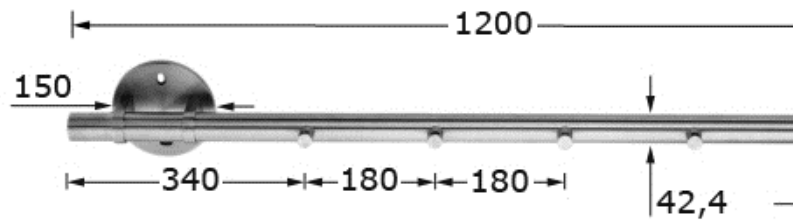

Posts with 5 traverse holders  
with offset connector plate  
with support plate for  
round tubes Ø 42.4

[short name: 9506\\*](#)

[technical product sheet](#)

Typ	D1	s	H	D	d2	L1	L2	kg	Art.-Nr.
mit 5 Halter	42,4	1,7	1200	150	12,2	340	180	0,000	EDEL-GP950610

available material: ask

Systems > railing construction > more > posts and rods > posts > ready for assembly > Wall > round > 5 holders, plate displaced

full description: Posts with 5 traverse holders  
with offset connector plate  
with support plate for  
round tubes Ø 42.4  
for wall mounting  
polished surface  
- Edelstar railing construction system -