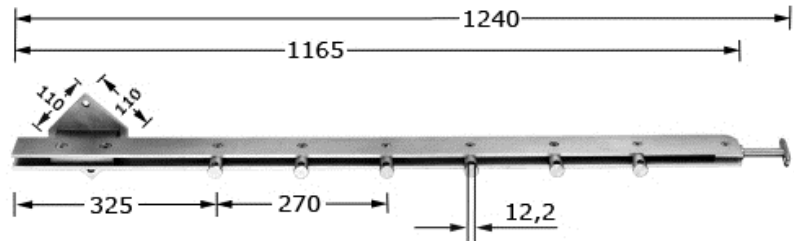

Posts with 6 traverse holders,  
with mounting plate,  
for wall mounting  
polished surface

[short name: 9506\\*](#)

### technical product sheet

Typ	B	B2	s	H	h	d2	L1	L2	b	kg	Art.-Nr.
mit 6 Halter	60	27	6	1240	1165	12,2	325	270	8	0,000	EDEL-GP950660

available material: ask

Systems > railing construction > more > posts and rods > posts > ready for assembly > Wall > square > 6 crossbeam holders