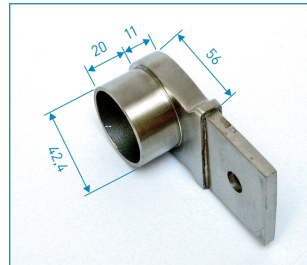

End piece

[short name: STIC-ES650\\*](#)

for square tubes

polished, 320 grain

- connection system STICK-IT -

### technical product sheet

Typ	D1	L2	L3	h	kg	Art.-Nr.
für Rohr 50 x 10 x 1,5	42,4	20	11	56	0,000	STIC-ES650

available material: ask

Systems > railing construction > more > square system > "STICK-it" system > End piece