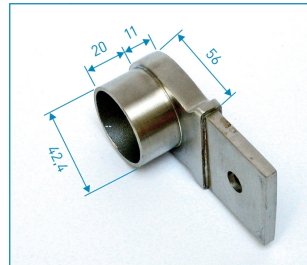

End piece

[short name: STIC-ES650*](#)

for square tubes

polished, 320 grain

- connection system STICK-IT -

technical product sheet

Typ	D1	L2	L3	h	kg	Art.-Nr.
für Rohr 50 x 10 x 1,5	42,4	20	11	56	0,000	STIC-ES650

available material: ask

Systems > railing construction > more > square system > "STICK-it" system > End piece