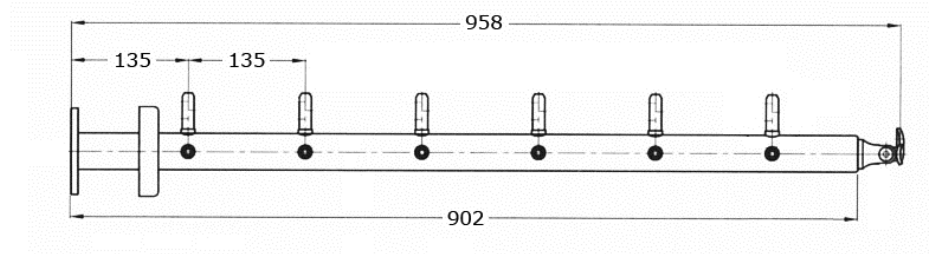

Posts across corner
for cable 6 mm,
for floor installation
polished surface

[short name: 9508*](#)

[technical product sheet](#)

Typ	D1	s	H	L1	kg	Art.-Nr.
mit 6 Halter	42,4	1,75	958	135	0,000	EDEL-GP950860

available material: ask

Systems > railing construction > more > posts and rods > posts > ready for assembly > Floor > round > for cable > across angle

full description: Posts across corner
for cable 6 mm,
for floor installation
polished surface
- Edelstar railing construction system -

Adjustable Pipe Connection

For stairway installations, the pipe mounting plate can be angled using a joint and therefore adapted to the desired railing angle.