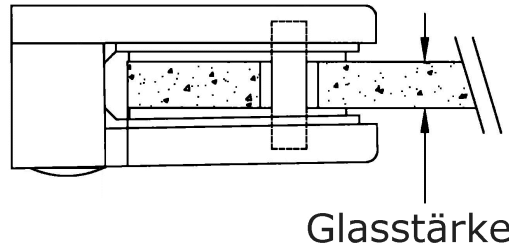

Insert for glass clamp, half-round, (Set consisting of 2 pcs.) >hecoNNECT railing construction system<

[short name: EDEL-GU*](#)

technical product sheet

Typ	Glas	Art.-Nr.
12	8,0	EDEL-GU080T12
12	8,76	EDEL-GU08VT12
12	9,52	EDEL-GU09VT12
12	10,0	EDEL-GU100T12
12	10,76	EDEL-GU10VT12
13	6,0	EDEL-GU060T13
13	8,0	EDEL-GU080T13
13	8,76	EDEL-GU08VT13
13	10,0	EDEL-GU100T13
13	10,76	EDEL-GU10VT13
13	11,52	EDEL-GU11VT13
13	12,0	EDEL-GU120T13
13	12,76	EDEL-GU12VT13
16	6,0	EDEL-GU060T16
16	6,38	EDEL-GU06LT16
16	6,76	EDEL-GU06VT16
16	8,0	EDEL-GU080T16
16	8,38	EDEL-GU08LT16
16	8,76	EDEL-GU08VT16
18	6,0	EDEL-GU060T18
18	6,76	EDEL-GU06VT18
18	8,0	EDEL-GU080T18
18	8,76	EDEL-GU08VT18
18	9,52	EDEL-GU09VT18
18	10,0	EDEL-GU100T18
18	10,76	EDEL-GU10VT18
18	11,52	EDEL-GU11VT18
18	12,0	EDEL-GU120T18
18	12,76	EDEL-GU12VT18

available material: Gummi

Systems > railing construction > glass panel clamps > semicircular > others ... > Rubber inserts