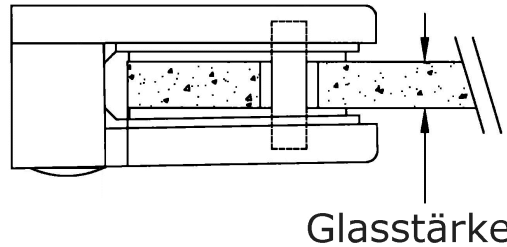

Insert for glass clamp, half-round, (Set consisting of 2 pcs.) >hecoNNECT railing construction system<

[short name: EDEL-GU*](#)

technical product sheet

Typ	Glas	Art.-Nr.
12	8,0	EDEL-GU080T12
12	8,76	EDEL-GU08VT12
12	9,52	EDEL-GU09VT12
12	10,0	EDEL-GU100T12
12	10,76	EDEL-GU10VT12
13	6,0	EDEL-GU060T13
13	8,0	EDEL-GU080T13
13	8,76	EDEL-GU08VT13
13	10,0	EDEL-GU100T13
13	10,76	EDEL-GU10VT13
13	11,52	EDEL-GU11VT13
13	12,0	EDEL-GU120T13
13	12,76	EDEL-GU12VT13
16	6,0	EDEL-GU060T16
16	6,38	EDEL-GU06LT16
16	6,76	EDEL-GU06VT16
16	8,0	EDEL-GU080T16
16	8,38	EDEL-GU08LT16
16	8,76	EDEL-GU08VT16
18	6,0	EDEL-GU060T18
18	6,76	EDEL-GU06VT18
18	8,0	EDEL-GU080T18
18	8,76	EDEL-GU08VT18
18	9,52	EDEL-GU09VT18
18	10,0	EDEL-GU100T18
18	10,76	EDEL-GU10VT18
18	11,52	EDEL-GU11VT18
18	12,0	EDEL-GU120T18
18	12,76	EDEL-GU12VT18

available material: Gummi

Systems > railing construction > glass panel clamps > semicircular > others ... > Rubber inserts